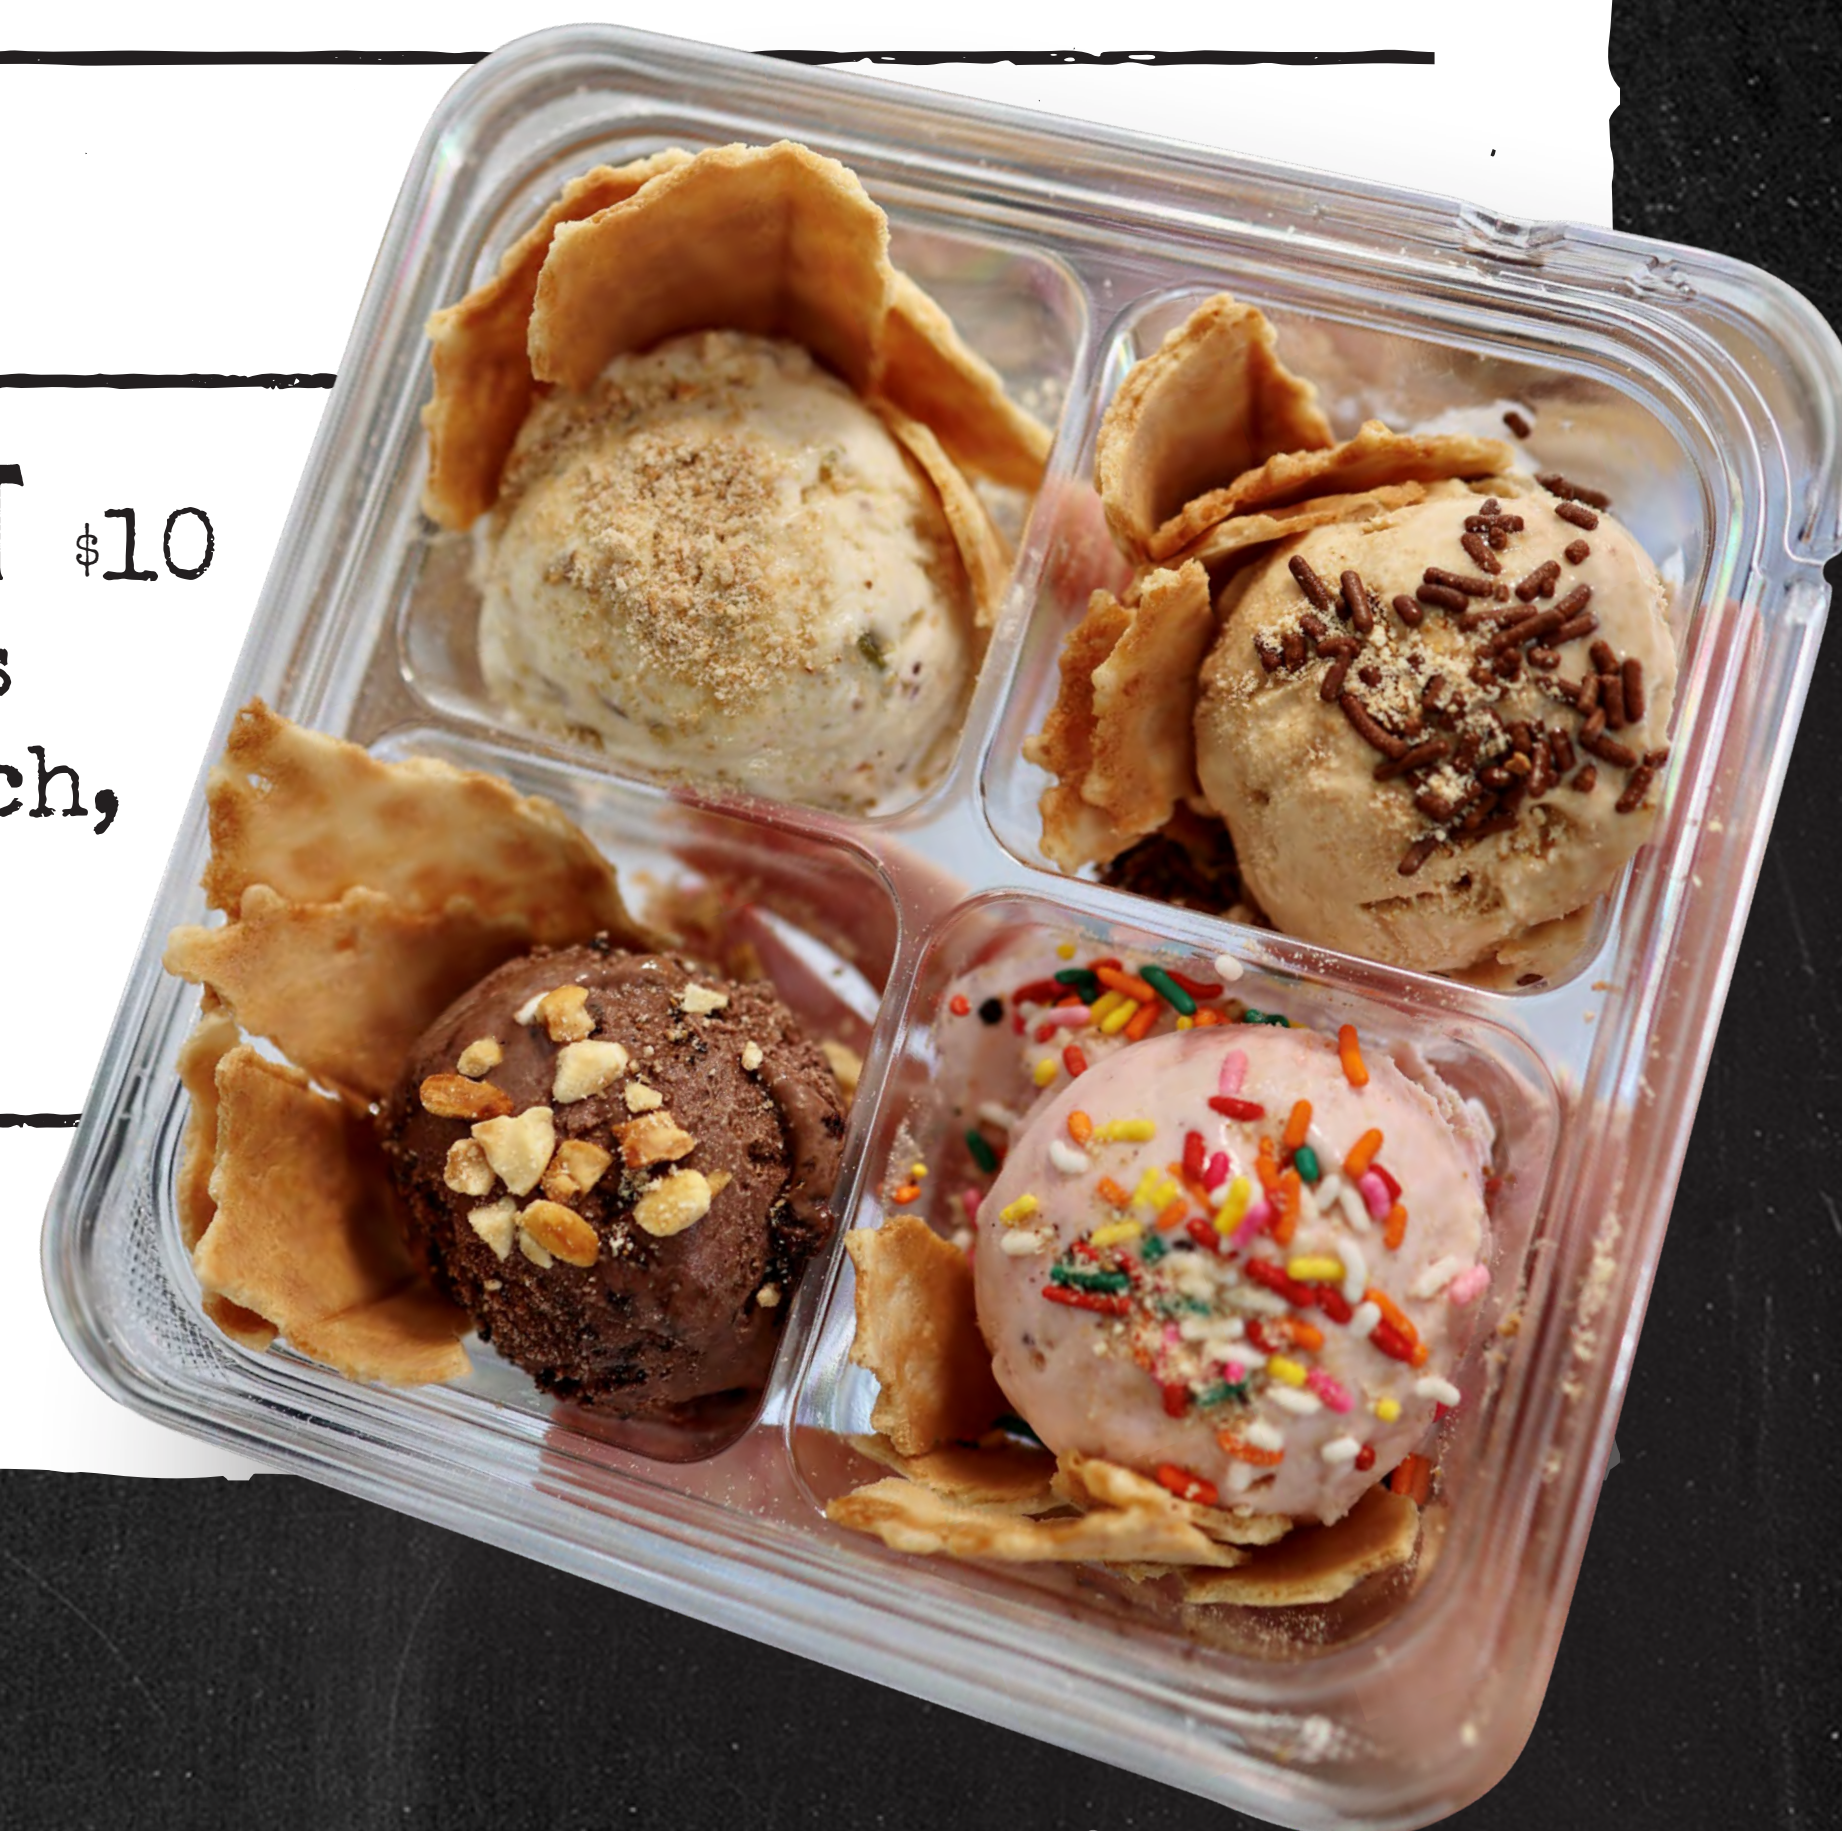

ICE CREAM

Local Scoops by:
TAHARIKA
MADE IN BALTIMORE

Available Sizes: Kiddie | Regular | Double | Triple

FLAVORS: Vanilla Bean • Chocolate Love • Coffee Chunk • Pistachio • Cookies & Cream • Key Lime Roasted Strawberry • Cookie Dough • Butter Pecan Mint Chocolate Chip • Honey Graham Back Cherry Chunk • Carmel Crunch • Mango Sorbet

NON-DAIRY Vanilla • Chocolate • Strawberry
(coconut base)

ICE CREAM FLIGHT \$10

Choose any 4 flavors with one topping each, with crushed waffle cone pieces.

Sundaes

CHOCOLATE TURTLE

Chocolate ice cream, caramel crunch, chocolate drizzle, caramel drizzle, walnuts whipped cream.

HOT FUDGE SUNDAE

Vanilla ice crême, sprinkles, hot fudge, crumbled ice cream cone pieces, whipped cream

BARNYARD SUNDAE

Vanilla ice cream, strawberry ice cream, vanilla drizzle, animal crackers and rainbow sprinkles

KEY LIME PIE

Key lime, vanilla ice cream layered with graham cracker dust, vanilla drizzle, and whipped cream

STRAWBERRY CHEESECAKE

Vanilla ice cream and strawberry ice cream layered with graham cracker crumbs, strawberry drizzle, and whipped cream